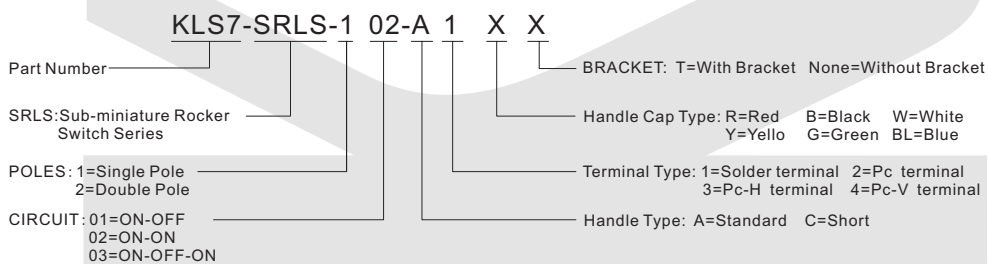

Switch

Toggle Switch Series

KLS7-SRLS-102-A1 Sub-miniature Rocker Switch Series

SPECIFICATIONS

Rating: 3A 125VAC; 1A 250VAC
 Contact Resistance: 20MΩ max
 Insulation Resistance: 500V DC 1000MΩ Min
 Dielectric Strength: 1000V AC 1 Minute
 Operating Temperature: -25°C~+65°C
 Electrical Life :20,000 cycles

ORDER INFORMATION

Switch

Toggle Switch Series

KLS7-SRLS-202-A1 Sub-miniature Rocker Switch Series

SPECIFICATIONS

Rating: 3A 125VAC; 1A 250VAC
 Contact Resistance: 20MΩ max
 Insulation Resistance:500V DC 1000MΩ Min
 Dielectric Strength:1000V AC 1 Minute
 Operating Temperature:-25°C~+65°C
 Electrical Life :20,000 cycles