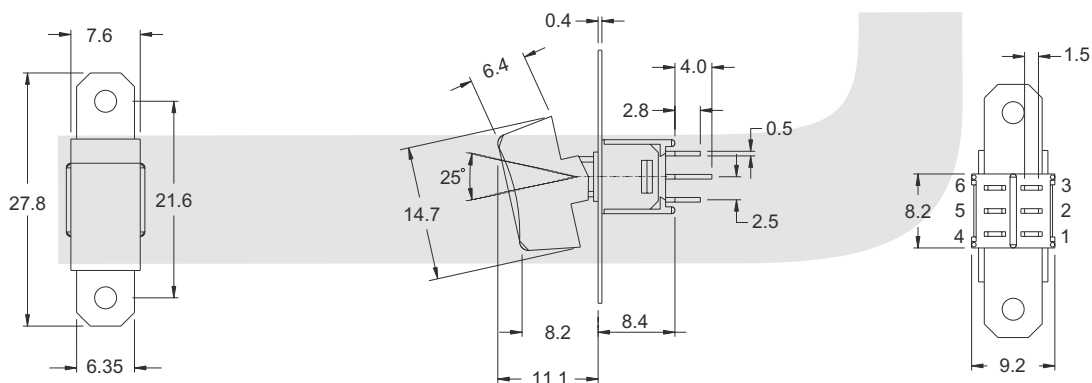

Switch

Toggle Switch Series

KLS7-SRLS-202-A1 Sub-miniature Rocker Switch Series

SPECIFICATIONS

Rating: 3A 125VAC; 1A 250VAC
Contact Resistance: 20MΩ max
Insulation Resistance:500V DC 1000MΩ Min
Dielectric Strength:1000V AC 1 Minute
Operating Temperature:-25°C~+65°C
Electrical Life :20,000 cycles

VII

ORDER INFORMATION