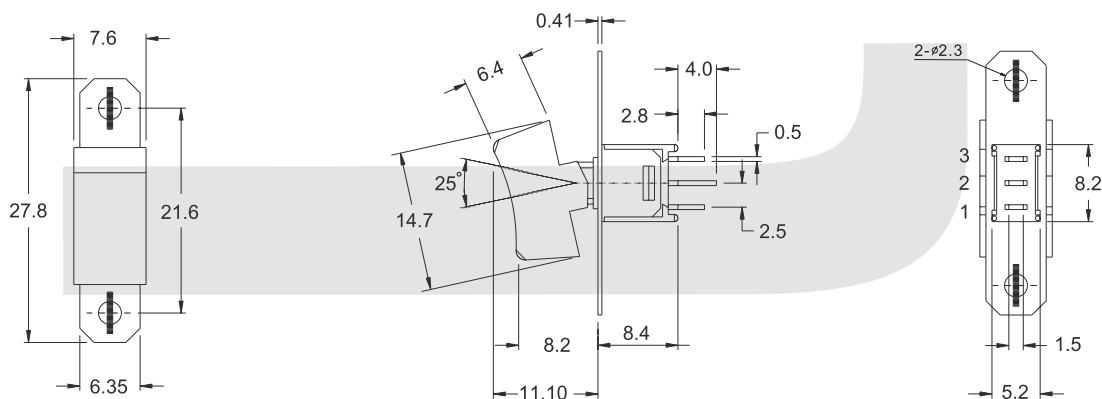

Switch

Toggle Switch Series

KLS7-SRLS-102-A1 Sub-miniature Rocker Switch Series

SPECIFICATIONS

Rating: 3A 125VAC; 1A 250VAC
 Contact Resistance: 20MΩ max
 Insulation Resistance: 500V DC 1000MΩ Min
 Dielectric Strength: 1000V AC 1 Minute
 Operating Temperature: -25°C~+65°C
 Electrical Life :20,000 cycles

ORDER INFORMATION

Switch

Toggle Switch Series

KLS7-SRLS-202-A1 Sub-miniature Rocker Switch Series

SPECIFICATIONS

Rating: 3A 125VAC; 1A 250VAC
 Contact Resistance: 20MΩ max
 Insulation Resistance:500V DC 1000MΩ Min
 Dielectric Strength:1000V AC 1 Minute
 Operating Temperature:-25°C~+65°C
 Electrical Life :20,000 cycles