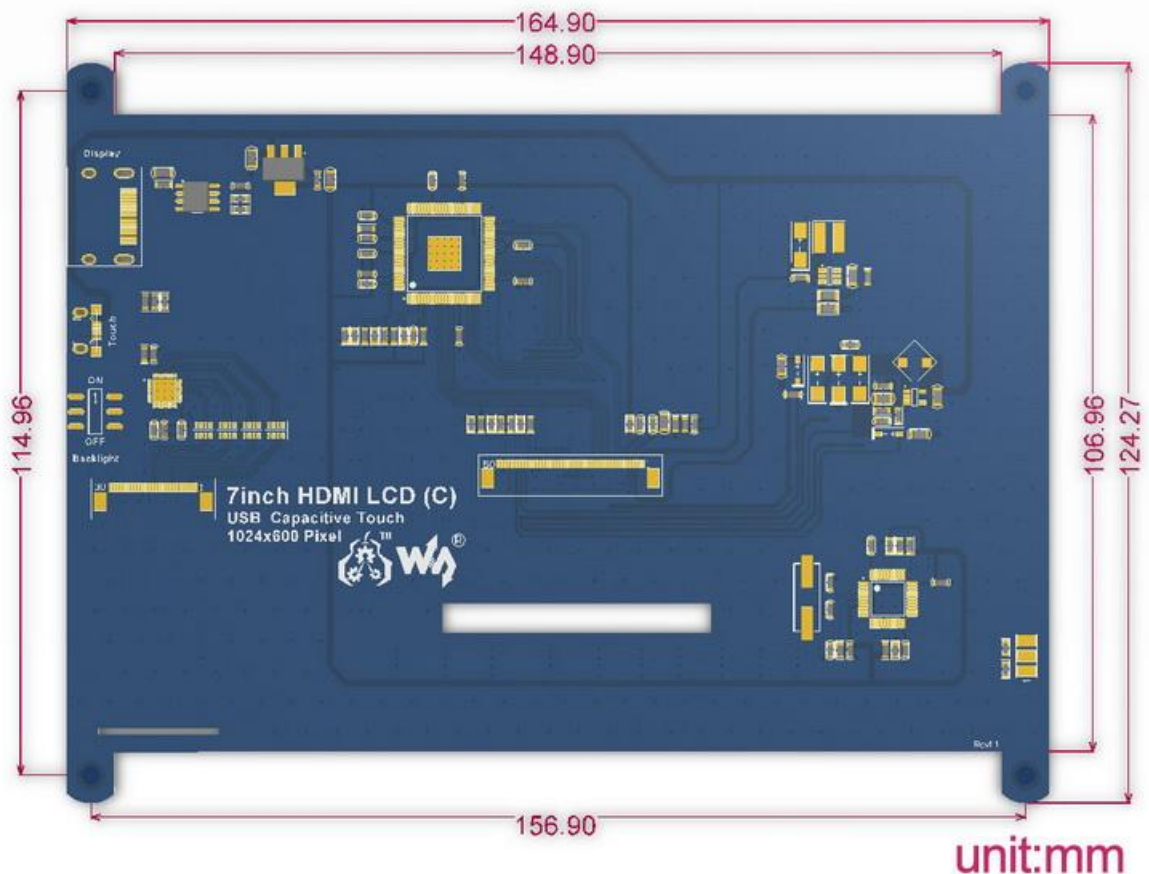

7inch HDMI LCD (C), supports various systems

1024×600, 7 inch Capacitive Touch Screen LCD, HDMI interface, supports various systems

Features

- 1024×600 high resolution
- Capacitive touch control
- Supports Raspberry Pi, comes with Raspbian driver (works with your Raspbian directly), and Ubuntu image
- Supports Banana Pi / Banana Pro, comes with Lubuntu, Raspbian images
- Supports BB Black, comes with Angstrom image
- Not only for mini-PCs, it can work as a computer monitor just like any other general HDMI screen (touch function is unavailable in this case)
- HDMI interface for displaying, USB interface for touch control

- Back light control to lower power consumption

Supported mini PC

mini PC	Driver	Image
Raspberry Pi B	Raspbian	Raspbian
Raspberry Pi A+	Raspbian	Raspbian
Raspberry Pi B+	Raspbian	Raspbian
Raspberry Pi 2 Model B	Raspbian	Raspbian, Ubuntu
Banana Pi	-	Raspbian, Lubuntu
Banana Pro	-	Raspbian, Lubuntu
BB Black	-	Angstrom

External Dimension

Development Resources

Wiki : [www.waveshare.com/wiki/7inch_HDMI_LCD_\(C\)](http://www.waveshare.com/wiki/7inch_HDMI_LCD_(C))

Selection Guide

Part Number	Resolution	LCD Interface	Touch Panel Interface	Dimension (mm)	How you feel	Touch Panel Type	Feature
3.2inch RPi LCD (B)	320x240	I/O	I/O	As the Pi	★★ (indeed it displays something)	Resistive	Cheap
3.5inch RPi LCD (A)	320x480	I/O	I/O	As the Pi	★★★ (not bad)	Resistive	High cost performance
4inch RPi LCD (A)	320x480	I/O	I/O	95 x 61	★★★★☆ (better enough)	Resistive	IPS screen
5inch HDMI LCD	800x480	HDMI	I/O	121 x 78	★★★★★ (good)	Resistive	High definition
5inch HDMI LCD (B)	800x480	HDMI	USB	121 x 76	★★★★★ (good)	Resistive	High definition, supports various systems
7inch HDMI LCD (B)	800x480	HDMI	USB	165 x 107	★★★★★☆ (great)	Capacitive	High definition, supports various systems
7inch HDMI LCD (C)	1024x600	HDMI	USB	165 x 107	★★★★★★ (amazing)	Capacitive	Ultra high definition, supports various systems