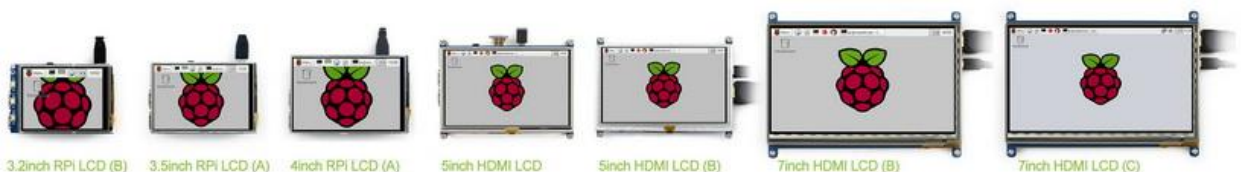

Development Resources

Wiki : www.waveshare.com/wiki/7inch_HDMI_LCD_(C)

Selection Guide

Part Number	Resolution	LCD Interface	Touch Panel Interface	Dimension (mm)	How you feel	Touch Panel Type	Feature
3.2inch RPi LCD (B)	320x240	I/O	I/O	As the Pi	★★ (indeed it displays something)	Resistive	Cheap
3.5inch RPi LCD (A)	320x480	I/O	I/O	As the Pi	★★★ (not bad)	Resistive	High cost performance
4inch RPi LCD (A)	320x480	I/O	I/O	95 x 61	★★★★☆ (better enough)	Resistive	IPS screen
5inch HDMI LCD	800x480	HDMI	I/O	121 x 78	★★★★★ (good)	Resistive	High definition
5inch HDMI LCD (B)	800x480	HDMI	USB	121 x 76	★★★★★ (good)	Resistive	High definition, supports various systems
7inch HDMI LCD (B)	800x480	HDMI	USB	165 x 107	★★★★★☆ (great)	Capacitive	High definition, supports various systems
7inch HDMI LCD (C)	1024x600	HDMI	USB	165 x 107	★★★★★★ (amazing)	Capacitive	Ultra high definition, supports various systems

Have a look :