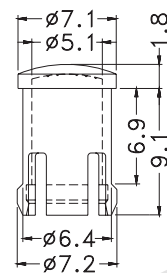

Led Spacer Support Series

KLS8-0122 Led Spacer Support Series

Material: UL approved Nylon 66, 94V-2
Unit:mm

CHASSIS \varnothing 8

ORDER INFORMATION

KLS8-0122-LED5-10

Led Spacer Support Series

KLS8-0124 Lens CAP Series

Material: UL approved PC, 94V-2
Unit:mm

LC3-1

LC5-1

CHASSIS \varnothing 6.35
THICKNESS 0.8~6.35

Part No.	LED	Package
LC3-1	\varnothing 3	1000PCS
LC5-1	\varnothing 5	1000PCS

ORDER INFORMATION

KLS8-0124-LC3-1