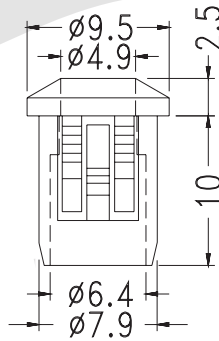

Led Spacer Support Series

KLS8-0122 Led Spacer Support Series

Material: UL approved Nylon 66, 94V-2
Unit:mm

CHASSIS \varnothing 8

ORDER INFORMATION

KLS8-0122-LED5-10

Led Spacer Support Series

KLS8-0124 Lens CAP Series

Material: UL approved PC, 94V-2
Unit:mm

LC3-1

LC5-1

CHASSIS \varnothing 6.35
THICKNESS 0.8~6.35

Part No.	LED	Package
LC3-1	\varnothing 3	1000PCS
LC5-1	\varnothing 5	1000PCS

ORDER INFORMATION

KLS8-0124-LC3-1