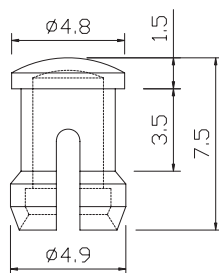

Led Spacer Support Series

KLS8-0122 Led Spacer Support Series

Material: UL approved Nylon 66, 94V-2
Unit:mm

CHASSIS \varnothing 8

ORDER INFORMATION

KLS8-0122-LED5-10

Led Spacer Support Series

KLS8-0124 Lens CAP Series

Material: UL approved PC, 94V-2
Unit:mm

LC3-1

LC5-1

CHASSIS \varnothing 6.35
THICKNESS 0.8~6.35

Part No.	LED	Package
LC3-1	\varnothing 3	1000PCS
LC5-1	\varnothing 5	1000PCS

ORDER INFORMATION

KLS8-0124-LC3-1