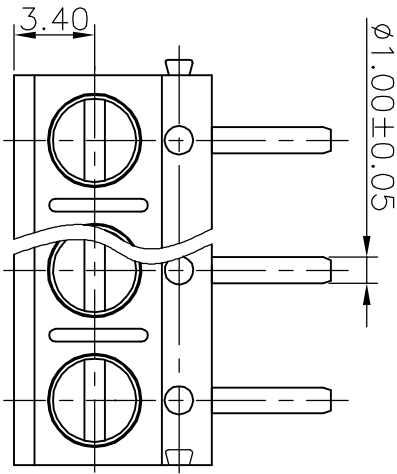

REVISION RECORD				
REV	ECOI	DESCRIPTION	DRFT	DATE
Δ		Drawing Revise	Haoyh	03/20/06
Δ		工程变更	CSX	07/12/06
Δ		增加VDE、CE标志	LJH	12/03/07

- Notes:
- pitch: 5.0mm
 - Rated voltage/current: UL 300V/10A
VDE 250V/17.5A
 - Insulation resistance: 5000MΩ/1000V
 - Withstanding voltage: AC2000V/1Min
 - Wire range: 22-14AWG 1.5mm²
 - Temp. Range: -30°C ~ +120°C
 - Torque: 4.08kgf.cm (3.54lb.in)
 - Undimensioned Tolerances: