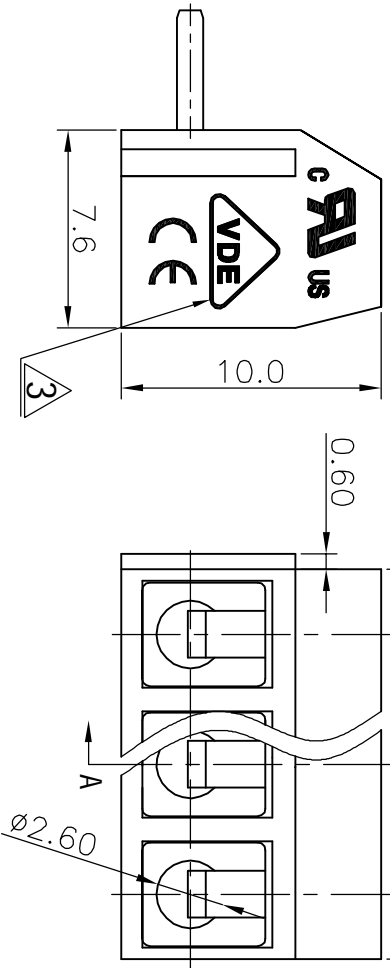

REVISION RECORD				
REV	ECOI	DESCRIPTION	DRFT	DATE
Δ		Drawing Revise	Haoyh	03/20/06
Δ		工程变更	CSX	07/12/06
Δ		增加VDE、CE标志	LJH	12/03/07

- Notes:
- pitch: 5.0mm
 - Rated voltage/current: UL 300V/10A
VDE 250V/17.5A
 - Insulation resistance: 5000MΩ/1000V
 - Withstanding voltage: AC2000V/1Min
 - Wire range: 22-14AWG 1.5mm²
 - Temp. Range: -30°C ~ +120°C
 - Torque: 4.08kgf.cm (3.54lb.in)
 - Undimensioned Tolerances: