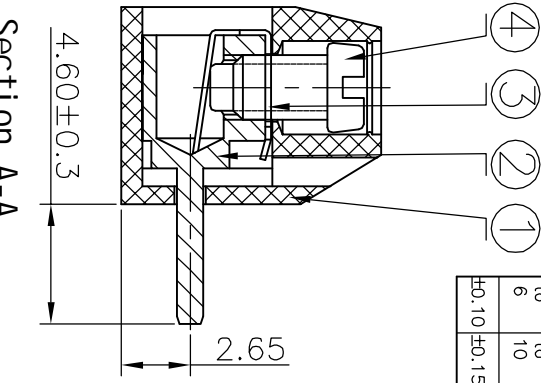

REVISION RECORD				
REV	ECOI	DESCRIPTION	DRFT	DATE
Δ		Drawing Revise	Haoyh	03/20/06
Δ		工程变更	CSX	07/12/06
Δ		增加VDE、CE标志	LJH	12/03/07

- Notes:
- pitch: 5.0mm
 - Rated voltage/current: UL 300V/10A
VDE 250V/17.5A
 - Insulation resistance: 5000MΩ/1000V
 - Withstanding voltage: AC2000V/1Min
 - Wire range: 22-14AWG 1.5mm²
 - Temp. Range: -30°C ~ +120°C
 - Torque: 4.08kgf.cm (3.54lb.in)
 - Undimensioned Tolerances: